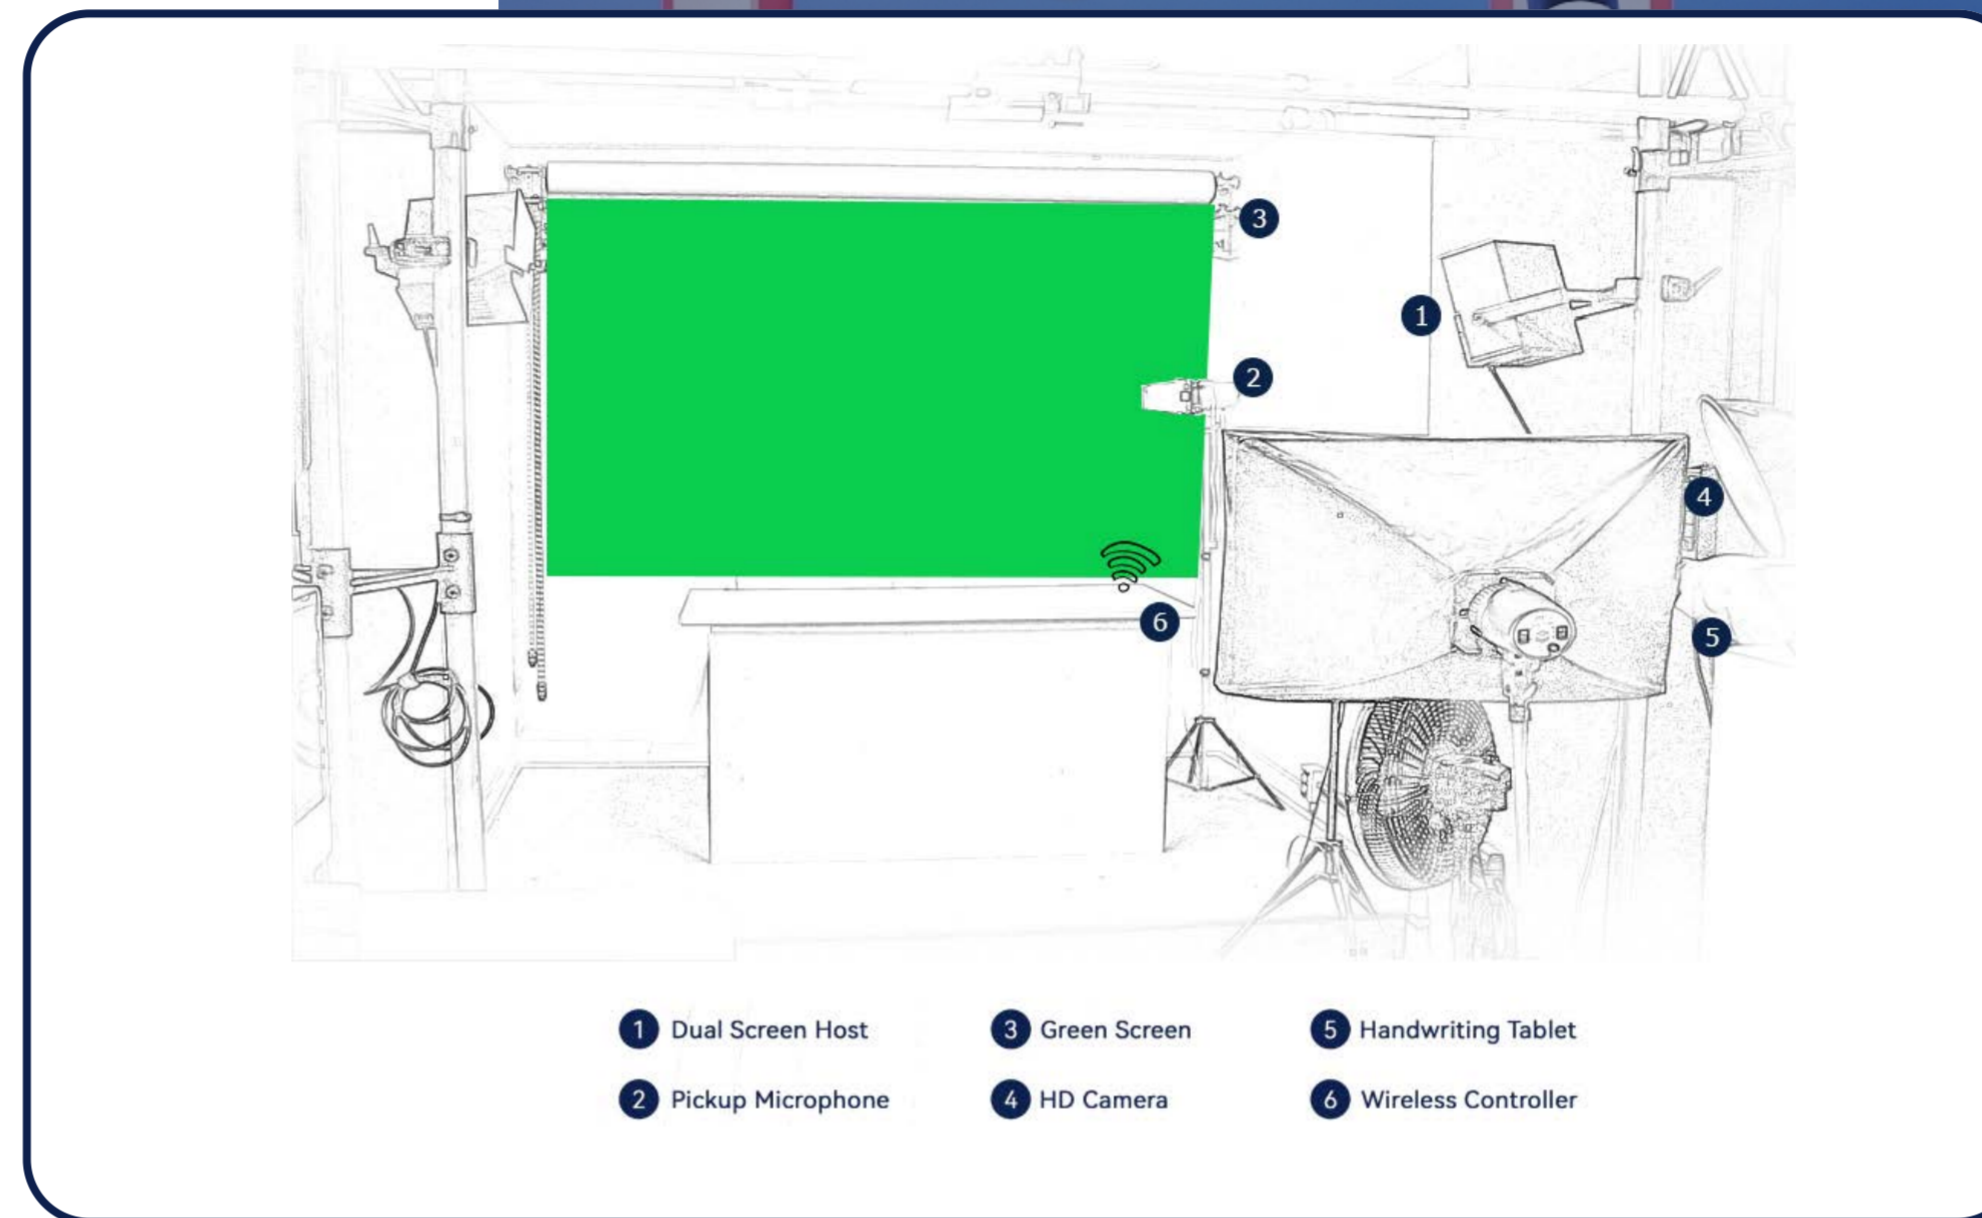

- Multiple cameras are flexible and switchable
- One-click recording and live streaming
- Support docking with multiple live broadcast platforms
- Support annotation and writing
- Professional director editing software, easy to use

Recommended Configuration

Dual Screen Host	1pc
Pickup Microphone	1pc
Green Screen	1pc
HD Camera	1pc
Handwriting Tablet	1pc
Wireless Controller	1pc

One-click start

Easy to use

Flexible switching